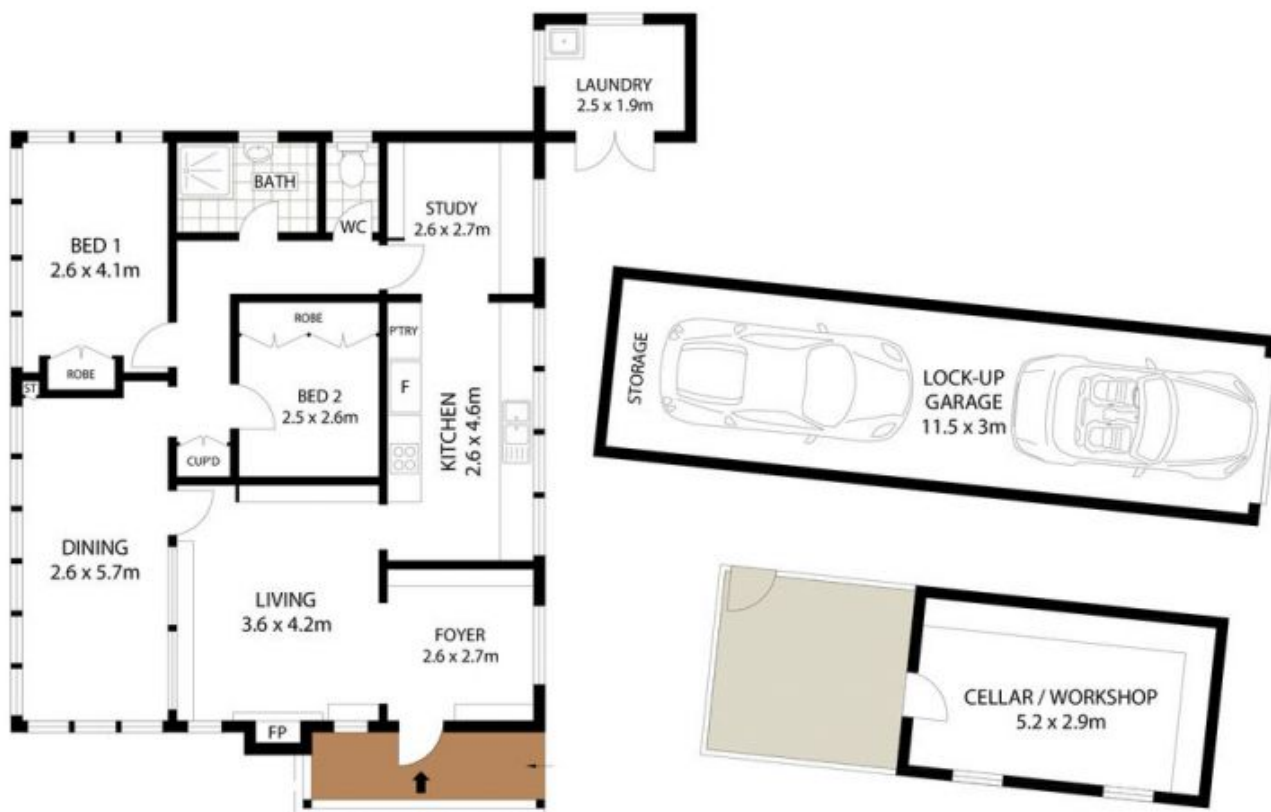

Spanning approximately 1576 sqm on two separate titles (individually around 819 sqm and 757 sqm). It's a blank canvas to build your dream coastal haven. Imagine waking up watching the sun

Price : \$ 4,500,000
View : <https://www.blakeproperty.com.au/sale/nsw/north-ern-beaches/bilgola-plateau/residential/house/7940341>

Andrew Blake
02 9973 4444

Zac Pearson
02 9973 4444

SITE PLAN

0 1 2 3 4 5 SCALE (METRES)

All information contained herein is gathered from sources we believe to be reliable. We cannot however guarantee its accuracy and interested parties should make and rely on their own enquiries.