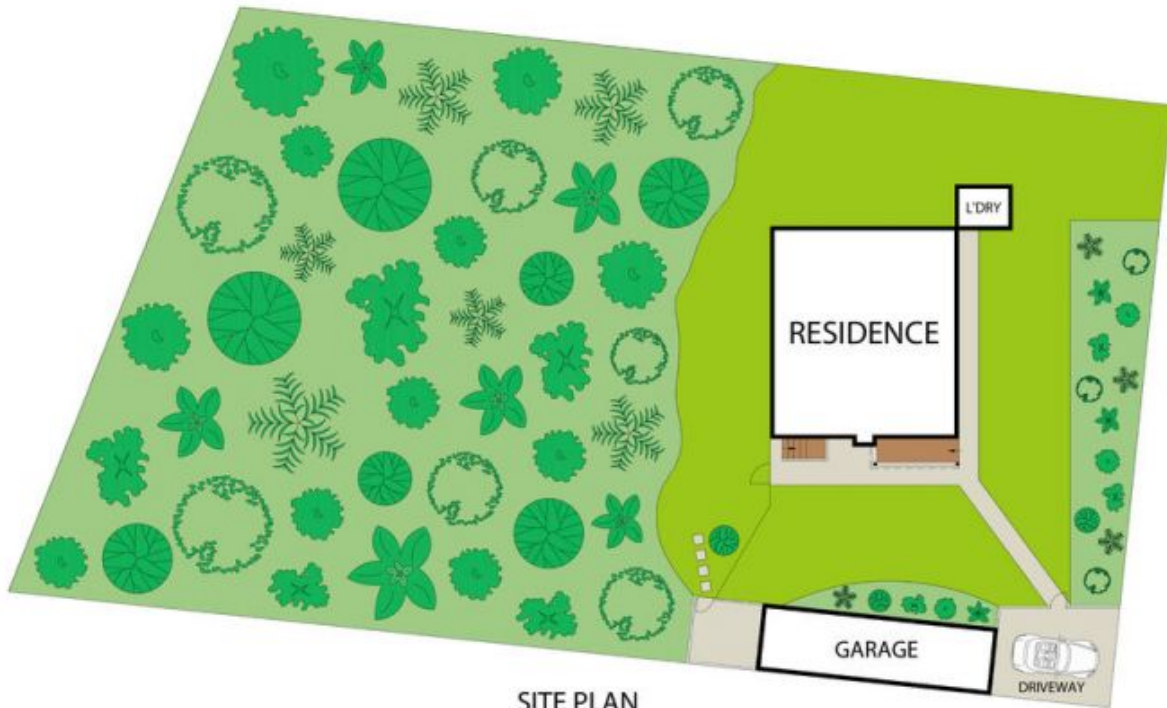

Nestled on Bilgola Plateau's most prestigious address, this is an exceptional rare land holding, on two separate titles with boundless potential. Currently, an original weatherboard beach cottage sits gracefully across the double block of land, offering easy level access.

Spanning approximately 1576 sqm on two separate titles (individually around 819 sqm and 757 sqm). It's a blank canvas to build your dream coastal haven. Imagine waking up watching the sun

View : <https://www.blakeproperty.com.au/sale/nsw/north-ern-beaches/bilgola-plateau/residential/house/7940341>

Andrew Blake
02 9973 4444

Zac Pearson
02 9973 4444

SITE PLAN

0 1 2 3 4 5 SCALE (METRES)

All information contained herein is gathered from sources we believe to be reliable. We cannot however guarantee its accuracy and interested parties should make and rely on their own enquiries.