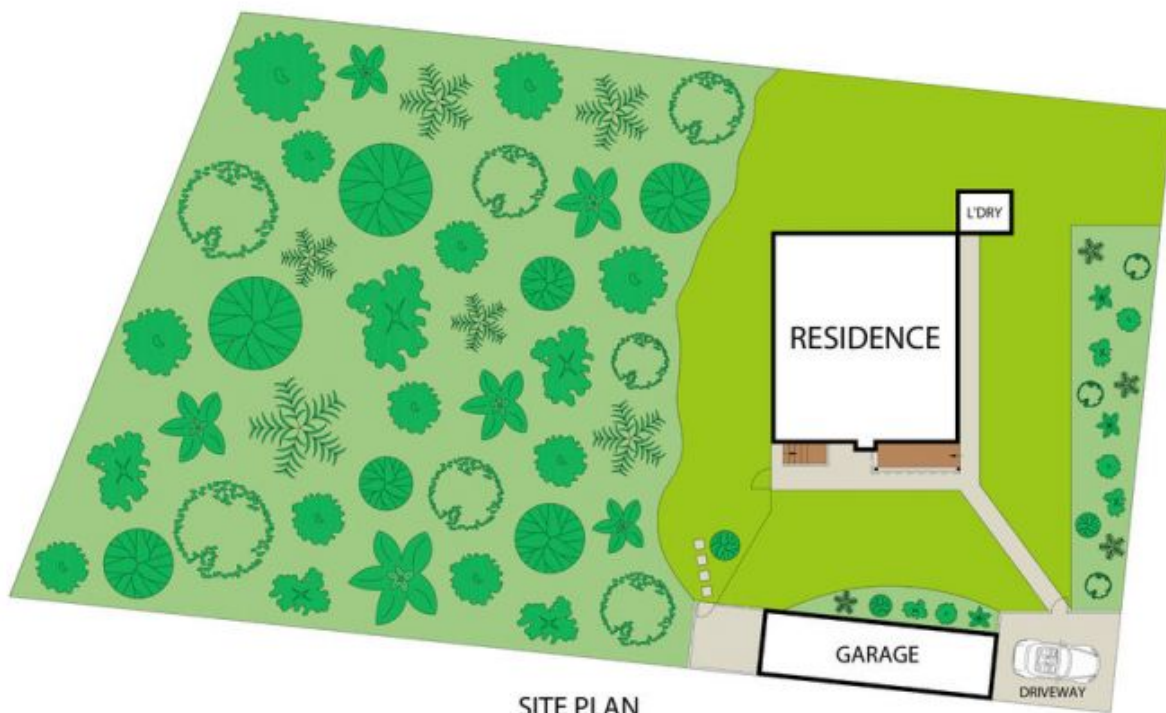

Nestled on Bilgola Plateau's most prestigious address, this is an exceptional rare land holding, on two separate titles with boundless potential. Currently, an original weatherboard beach cottage sits gracefully across the double block of land, offering easy level access.

Spanning approximately 1576 sqm on two separate titles (individually around 819 sqm and 757 sqm). It's a blank canvas to build your dream coastal haven. Imagine waking up watching the sun

Price : \$ 4,500,000
View : <https://www.blakeproperty.com.au/sale/nsw/north-ern-beaches/bilgola-plateau/residential/house/7940341>

Andrew Blake
02 9973 4444

Zac Pearson
02 9973 4444

SITE PLAN

0 1 2 3 4 5 SCALE (METRES)

All information contained herein is gathered from sources we believe to be reliable. We cannot however guarantee its accuracy and interested parties should make and rely on their own enquiries.