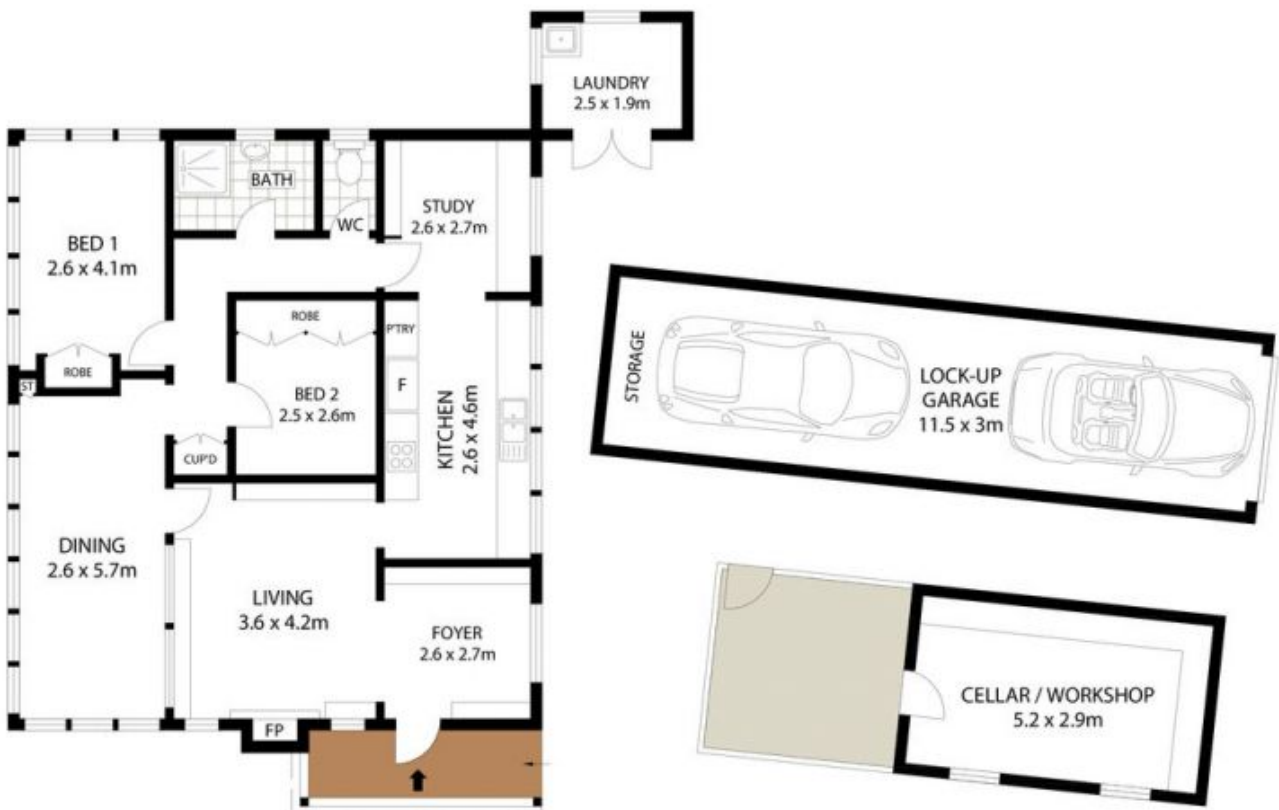

Spanning approximately 1576 sqm on two separate titles (individually around 819 sqm and 757 sqm). It's a blank canvas to build your dream coastal haven. Imagine waking up watching the sun

View : <https://www.blakeproperty.com.au/sale/nsw/north-ern-beaches/bilgola-plateau/residential/house/7940341>

Andrew Blake
02 9973 4444

Zac Pearson
02 9973 4444

SITE PLAN

0 1 2 3 4 5 SCALE (METRES)

All information contained herein is gathered from sources we believe to be reliable. We cannot however guarantee its accuracy and interested parties should make and rely on their own enquiries.