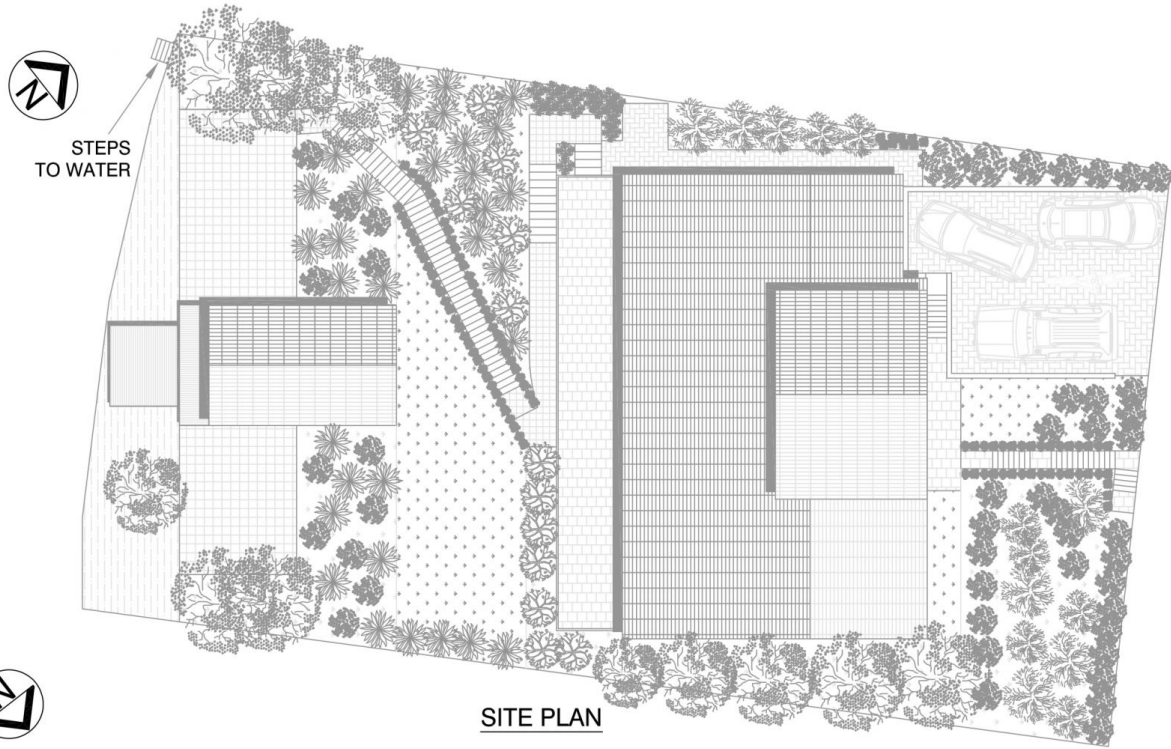

NEWPORT
126 PRINCE ALFRED PDE

*PLANS SHOWN ONLY INDICATIVE OF LAYOUT. DIMENSIONS ARE APPROXIMATE.
Floor plan supplied by V-Mark Design Pty Ltd. This floor plan is provided for indicative purposes only. Measurements are approximate and not to scale. The vendor, agency and supplier will accept no liability for its accuracy. Interested parties are advised to make their own independent enquiries.