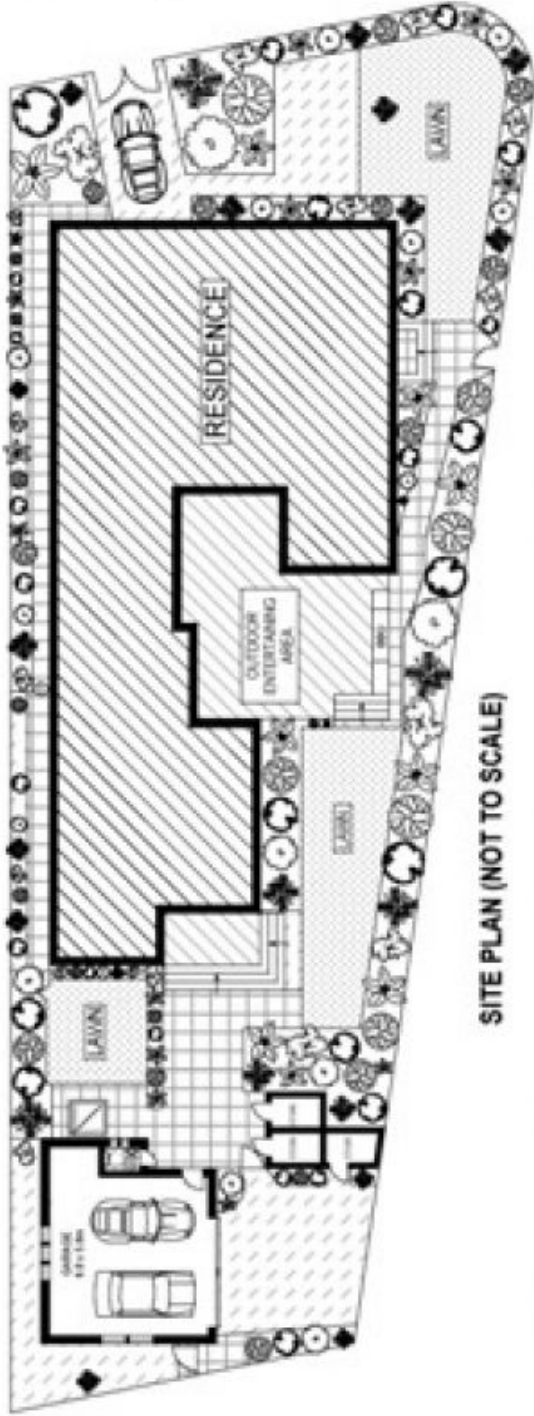

15 Iluka Road PALM BEACH NSW

7 3 2

An impressive Hampton's style beach house in Palm Beach

View : <https://www.blakeproperty.com.au/sale/nsw/north-ern-beaches/palm-beach/residential/house/5745390>

This stunningly appointed home encapsulates the very essence of the perfect Palm Beach Lifestyle', a simple Hampton's' style beach house and sophisticated coastal hideaway.

Andrew Blake
02 9973 4444

The seven generous bedrooms and versatile layout, accommodates family and guests in exceptional comfort, while the fluid open plan allows effortless indoor/outdoor entertaining.

This home, enveloped in streaming year-round sunshine, also offers water views of Pittwater from the master suite. The exclusive location is metres to the boater's haven of Sandy Beach.

SITE PLAN (NOT TO SCALE)

GROUND LEVEL

SCALE (METRES)

PLANS SHOWN ONLY INDICATIVE OF LAYOUT. DIMENSIONS ARE APPROXIMATE.

LEVEL ONE

INT : 290m²